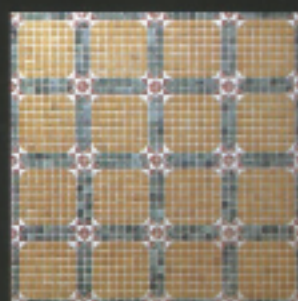

Stone Roman Mosaic
Design No.13