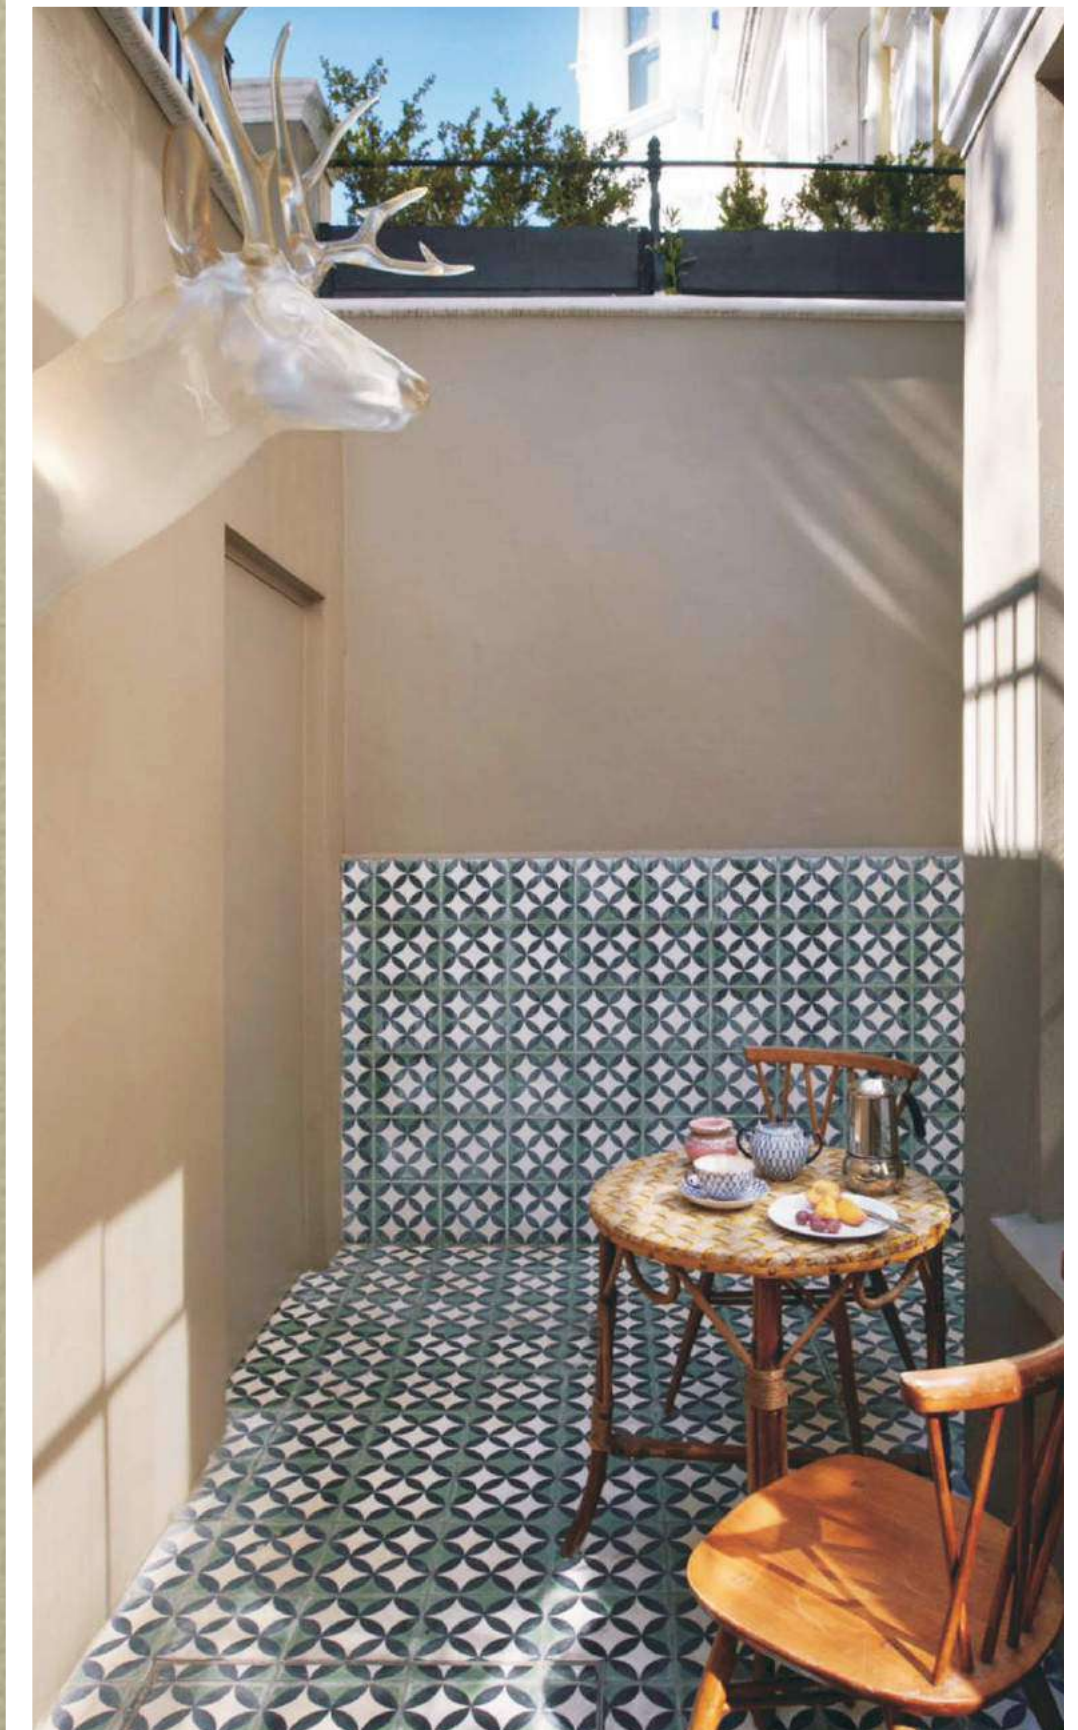

Balconies, Verandahs & Courtyards