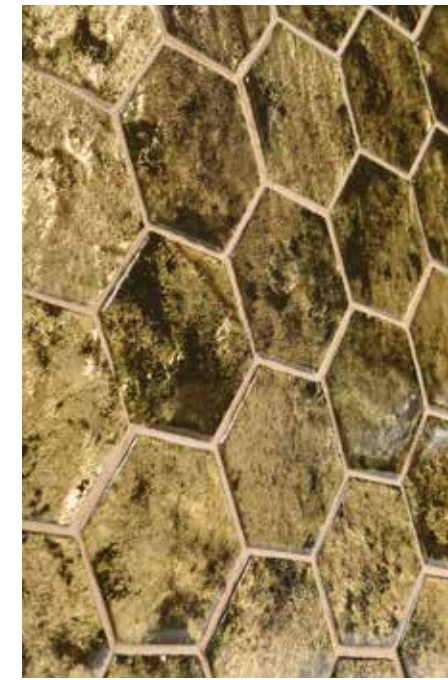

# MuranoStone

Inspired by the Venetian technique of murano glassmaking, the MuranoStone tiles and mosaics are a dazzling kaleidoscope of colours on a natural stone surface. The brilliant enameled surfaced simulates a glass finish, while yet retaining the texture and beauty of the natural stone surface within. The MuranoStone Collection is available in a wide range of striking colours, tile formats and mosaic patterns.

3x12 Tiles | Silver Ice

3x12 Tiles | Platinum

3x12 Tiles | Ivory

Hex Mosaic | Silver Ice

Romano Mosaic | Antique Gold

Lava Red

Crackle Gold

Platinum

Quilt Patch Format | Elegant

6x6 | Suede Grey

Suede Multi

Suede Coffee

Suede Grey

Suede Gold

Suede Black

Elegant