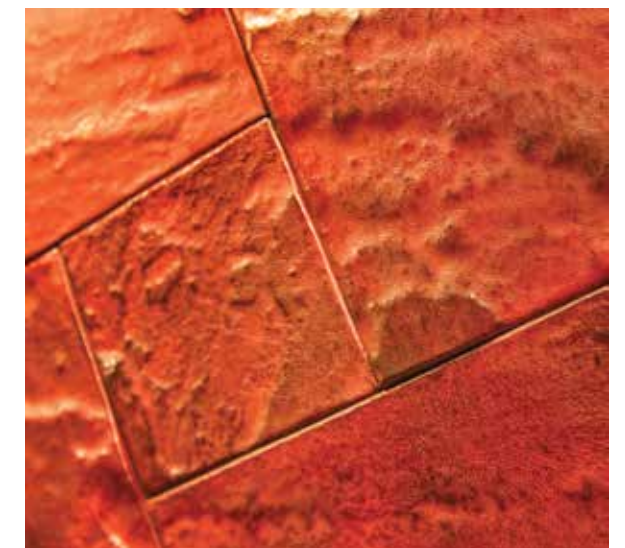

# MuranoStone

Inspired by the Venetian technique of murano glassmaking, the MuranoStone tiles and mosaics are a dazzling kaleidoscope of colours on a natural stone surface. The brilliant enameled surfaced simulates a glass finish, while yet retaining the texture and beauty of the natural stone surface within. The MuranoStone Collection is available in a wide range of striking colours, tile formats and mosaic patterns.

Charcoal

Camel

Mocha

Smoky Brown

Oxblood

4x24 Planks | Smoky Brown

4x24 Planks | Smokestack

Ebony