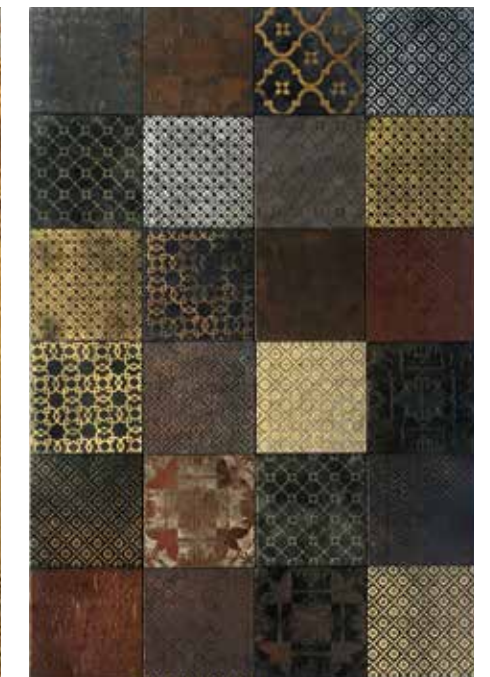

# MuranoStone

Inspired by the Venetian technique of murano glassmaking, the MuranoStone tiles and mosaics are a dazzling kaleidoscope of colours on a natural stone surface. The brilliant enameled surfaced simulates a glass finish, while yet retaining the texture and beauty of the natural stone surface within. The MuranoStone Collection is available in a wide range of striking colours, tile formats and mosaic patterns.

# Tijara Series

The Tijara Series represents a stunning collection of finely crafted embossed patterns on leather tiles, taking inspiration from the traditional design work of medieval artisans and blending it into a modern & chic leather cladding surface. Presented in an innovative combination of leather colors, leather finishes, and artistic motifs, the Tijara Series creates a breathtaking feature for your home or office.

Quilt Patch Format | Elegant

6x6 | Suede Grey

Suede Multi

Suede Coffee

Suede Grey

Suede Gold

Suede Black

Elegant

# LeatherStone

The stunning fusion of genuine leather and natural stone creates the unique LeatherStone tiles and wall compositions. Natural stone tiles are clad with exquisitely finished imported leather, through a patented process, to give you a plush and luxurious surface. LeatherStone is fabricated in three outstanding design formats in wall compositions: Planks, Opus and Ledge.