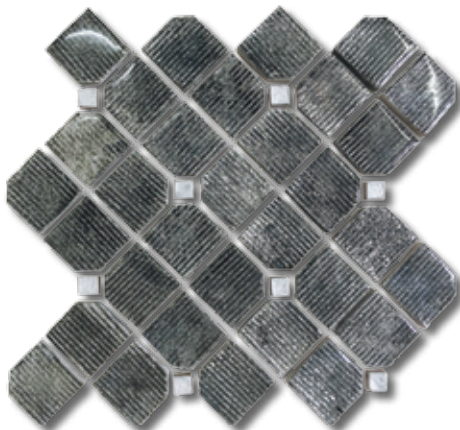

Chrome

Silversmith

Steel

Bronze

Hexagon | Chrome

Hexagon

32x28.5 cm

Chrome

Silversmith

Steel

Bronze

Pentagon

30x30 cm

Chrome

Silversmith

Steel

Bronze

Cube | Bronze

Cube
32x28.5 cm

Chrome

Silversmith

Steel

Bronze

Square | Bronze