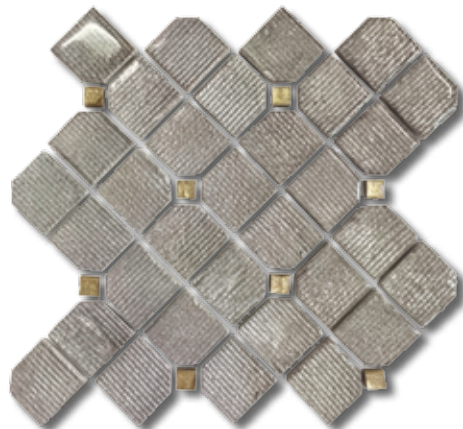

Silversmith

Steel

Bronze

Pentagon

30x30 cm

Chrome

Silversmith

Steel

Bronze

Cube | Bronze

Cube
32x28.5 cm

Chrome

Silversmith

Steel

Bronze

Square | Bronze