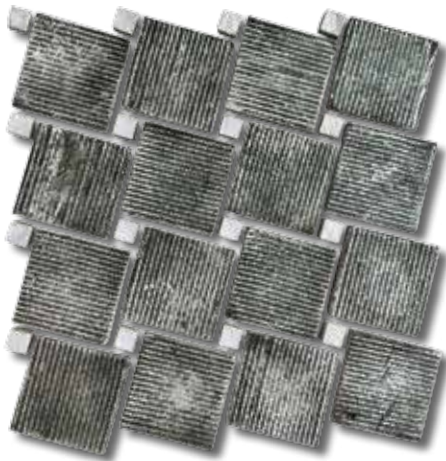

FossilStone

Ridge Stone

Ridge Stone

Square | Silversmith

Cube | Chrome

Pentagon | Steel

Alternating Step | Bronze

Square | Steel

Square

30x30 cm

Chrome

Silversmith

Steel

Bronze

Alternating Step

30x30 cm

Chrome

Silversmith

Steel

Bronze

Hexagon | Chrome

Hexagon

32x28.5 cm

Chrome

Silversmith

Steel

Bronze

Pentagon

30x30 cm

Chrome

Silversmith

Steel