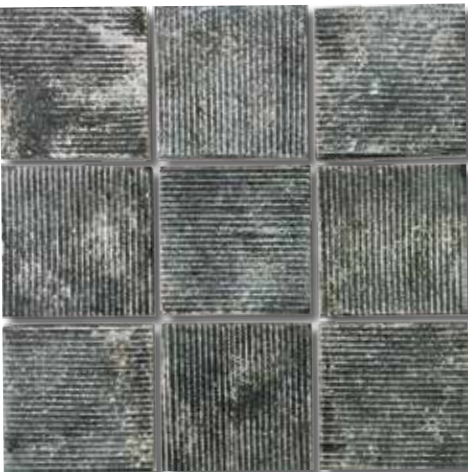

FossilStone

Ridge Stone

Ridge Stone

Square | Silversmith

Cube | Chrome

Pentagon | Steel

Alternating Step | Bronze

Square | Steel

Square

30x30 cm

Chrome

Silversmith

Steel

Bronze

Alternating Step

30x30 cm

Chrome

Silversmith

Steel

Bronze

Hexagon | Chrome

Hexagon

32x28.5 cm

Chrome