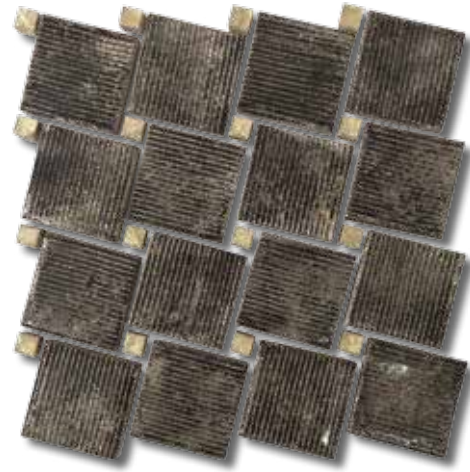

FossilStone

Ridge Stone

Ridge Stone

Square | Silversmith

Cube | Chrome

Pentagon | Steel

Alternating Step | Bronze

Square | Steel

Square

30x30 cm

Chrome

Silversmith

Steel

Bronze

Alternating Step

30x30 cm

Chrome

Silversmith

Steel

Bronze

Hexagon | Chrome

Hexagon

32x28.5 cm

Chrome