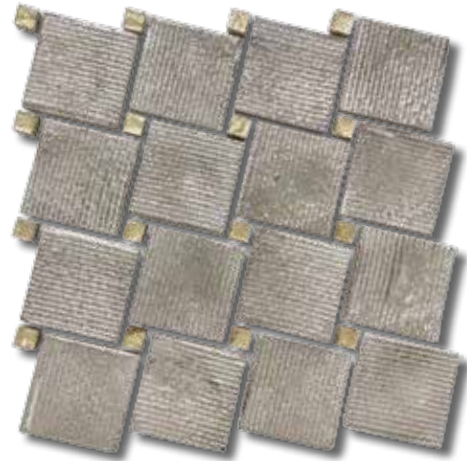

FossilStone

Ridge Stone

Ridge Stone

Square | Silversmith

Cube | Chrome

Pentagon | Steel

Alternating Step | Bronze

Square | Steel

Square

30x30 cm

Chrome

Silversmith

Steel

Bronze

Alternating Step

30x30 cm

Chrome

Silversmith

Steel

Bronze

Hexagon | Chrome

Hexagon

32x28.5 cm

Chrome