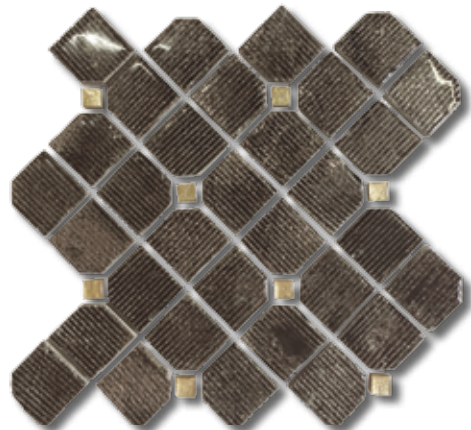

FossilStone

Ridge Stone

Ridge Stone

Square | Silversmith

Cube | Chrome

Pentagon | Steel

Alternating Step | Bronze

Square | Steel

Silversmith

Steel

Bronze

Pentagon

30x30 cm

Chrome

Silversmith

Steel

Bronze

Cube | Bronze

Cube
32x28.5 cm

Chrome

Silversmith

Steel

Bronze

Square | Bronze